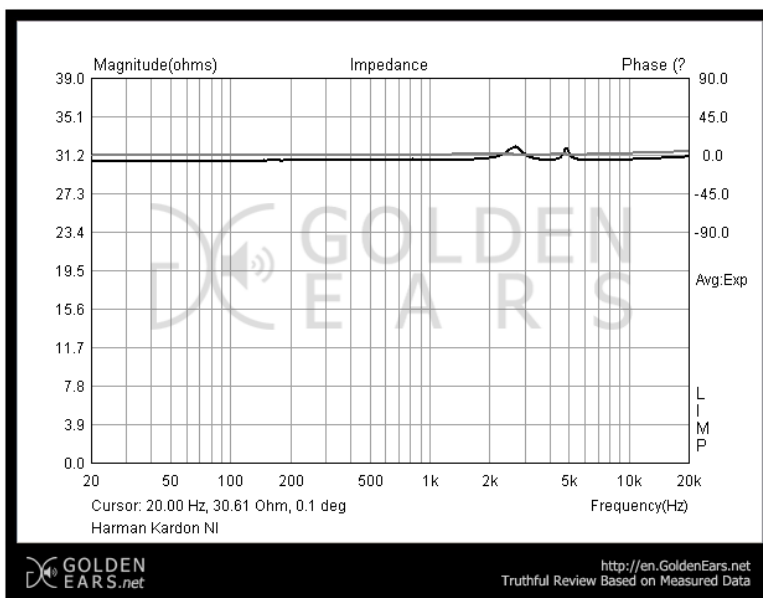

Eartip: Silicone / **Blue:Left, Green:Right**
 <Raw Data from IEC 711 Ear Simulator GRAS RA0045>

Blue: After modification by Accudio™ / Green: Before modification
 <Power-Average of Left and Right>
[more information on Accudio™](#)

02. Step Response

03. Impulse Response

04. Cumulative Spectral Decay

05. Impedance & Phase

06. Reviewer's Opinion

Note.

The following chart is an expression of the reviewer's opinion on this product's measured data and perceived sound, and may include bias from using the Golden Ears reference unit as a standard.