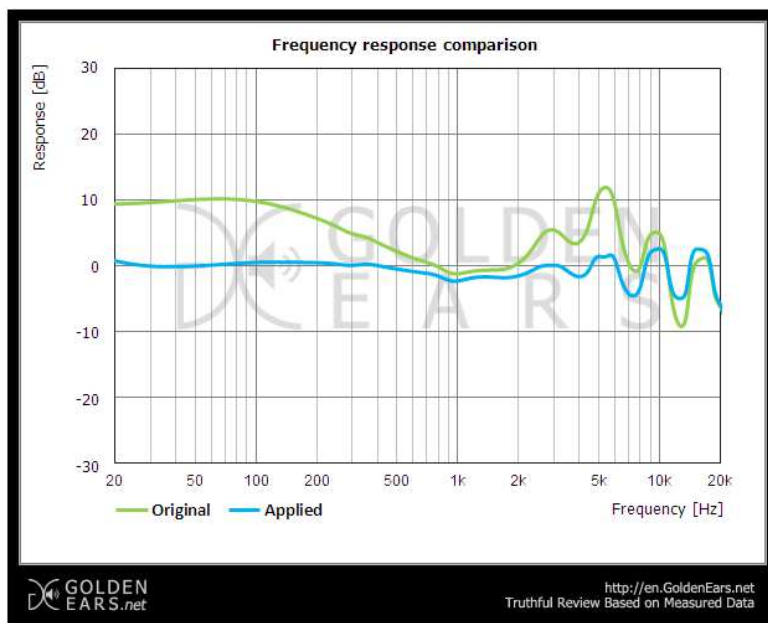

Eartip: Silicone / **Blue:Left, Green:Right**
 <Raw Data from IEC 711 Ear Simulator GRAS RA0045>

Blue: After modification by Accudio™ / Green: Before modification
 <Power-Average of Left and Right>
[more information on Accudio™](#)