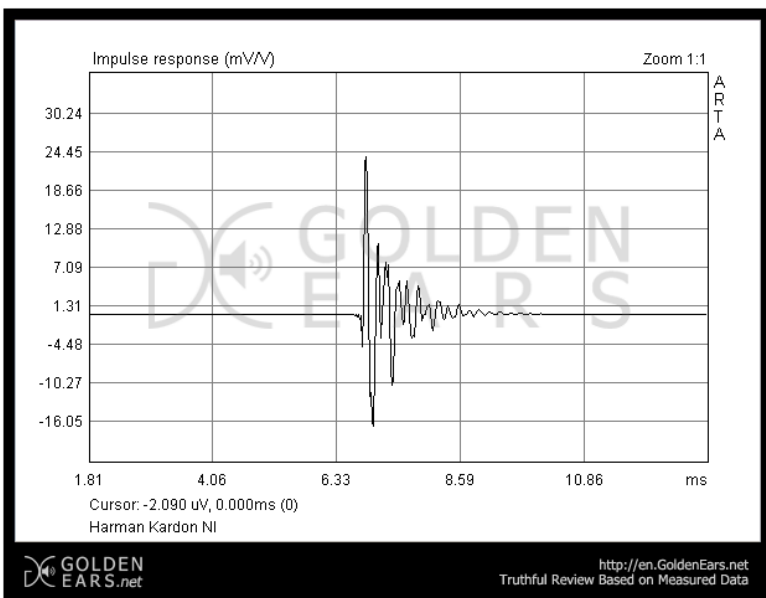

03. Impulse Response