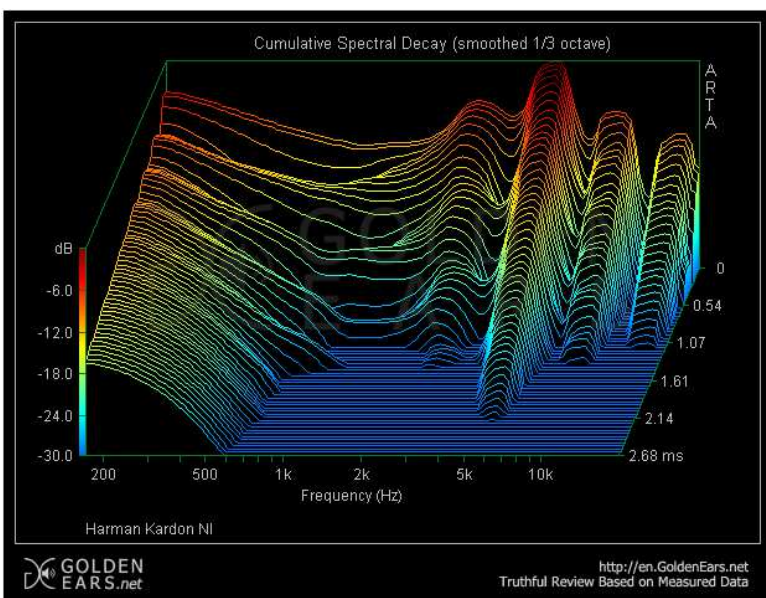

Eartip: Silicone / **Blue:Left, Green:Right**

<Subjectively Perceived Tonal Balance>

Diffuse Sound Field Equalization + The small room X-Curve Compensation + Bass Compensation
for more information : [How we measure \(Earphones, Headphones\)](#)

Eartip: Silicone / **Blue:Left, Green:Right**
 <Raw Data from IEC 711 Ear Simulator GRAS RA0045>

Blue: After modification by Accudio™ / Green: Before modification
 <Power-Average of Left and Right>
[more information on Accudio™](#)

02. Step Response

03. Impulse Response

04. Cumulative Spectral Decay

05. Impedance & Phase

06. Reviewer's Opinion

Note.

The following chart is an expression of the reviewer's opinion on this product's measured data and perceived sound, and may include bias from using the Golden Ears reference unit as a standard.