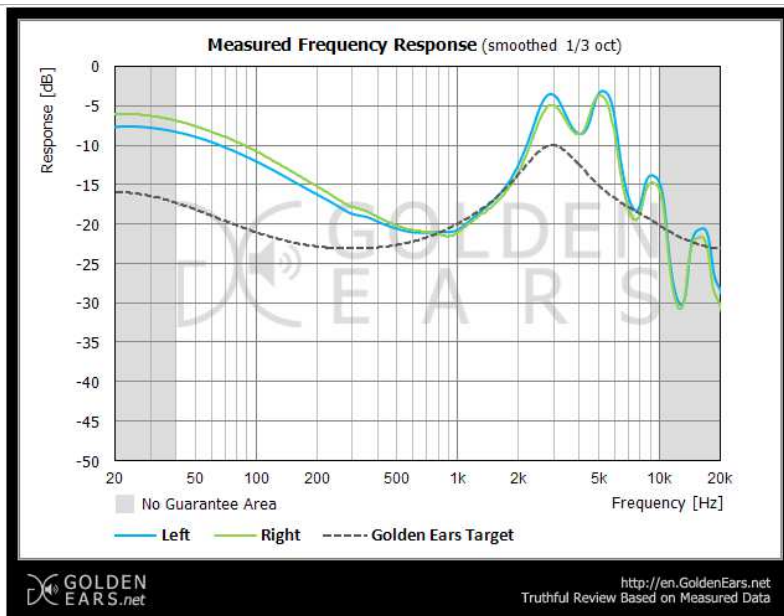

Eartip: Silicone / **Blue:Left, Green:Right**

<Subjectively Perceived Tonal Balance>

Diffuse Sound Field Equalization + The small room X-Curve Compensation + Bass Compensation
for more information : [How we measure \(Earphones, Headphones\)](#)